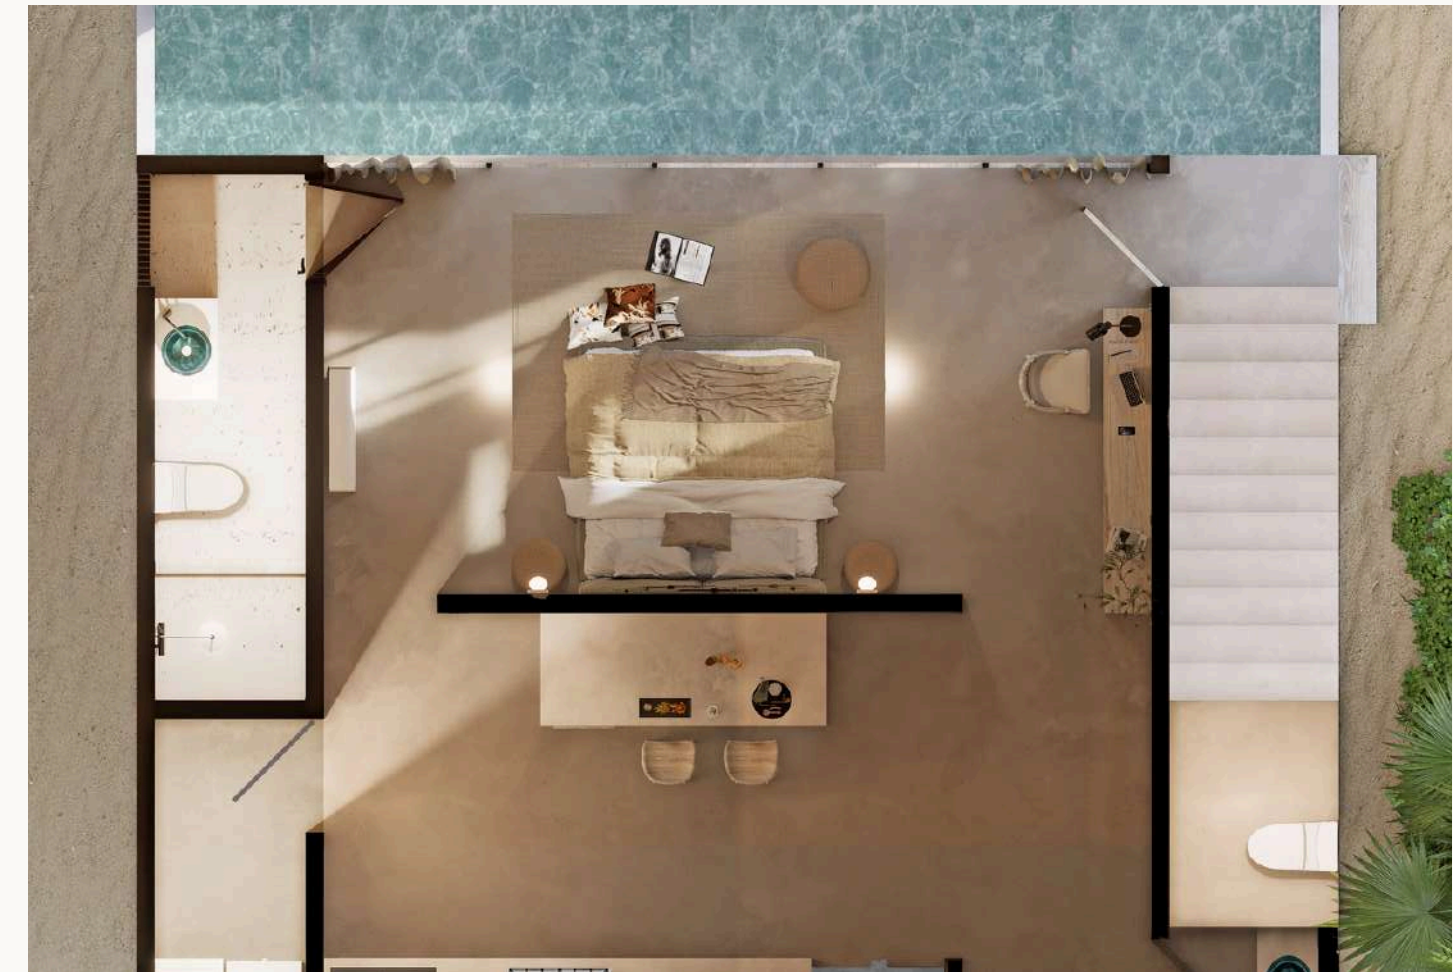

O C N

PUERTO ESCONDIDO

VILLAS

CASITA VILLA

CASITA VILLA

1272.2 sf / 118.20 m²

- POOL
- 1 BEDROOM
- 1 GUEST BATHROOM
- 1 MASTER BATHROOM
- 1 FULLY EQUIPPED KITCHEN
- 1 DINING ROOM
- 1 STUDY
- 1 TERRACE: FULL LIVING ROOM, DINING AREA
- 1 BARBECUE AREA
- 1 LAUNDRY ROOM
- 1 STORAGE ROOM

NATIVO VILLA

NATIVO VILLA

1437 sf / 133.50 m²

- POOL
- 1 KITCHEN
- 1 DINING ROOM
- 1 LIVING ROOM
- 1 TERRACE WITH BARBECUE AREA
- 2 BEDROOMS
- 3 FULL BATHROOMS
- 1 LAUNDRY ROOM
- 1 STORAGE ROOM

OLA VILLA

OLA VILLA

2260 sf / 210 m²

- POOL
- 1 KITCHEN
- 1 DINING ROOM
- 1 LIVING ROOM
- 1 MASTER BEDROOM
- 1 MASTER BEDROOM WITH WALK-IN CLOSET AND PRIVATE TERRACE
- 2 BATHROOMS
- 1 LAUNDRY ROOM
- 1 STORAGE ROOM

O C N

P U E R T O E S C O N D I D O