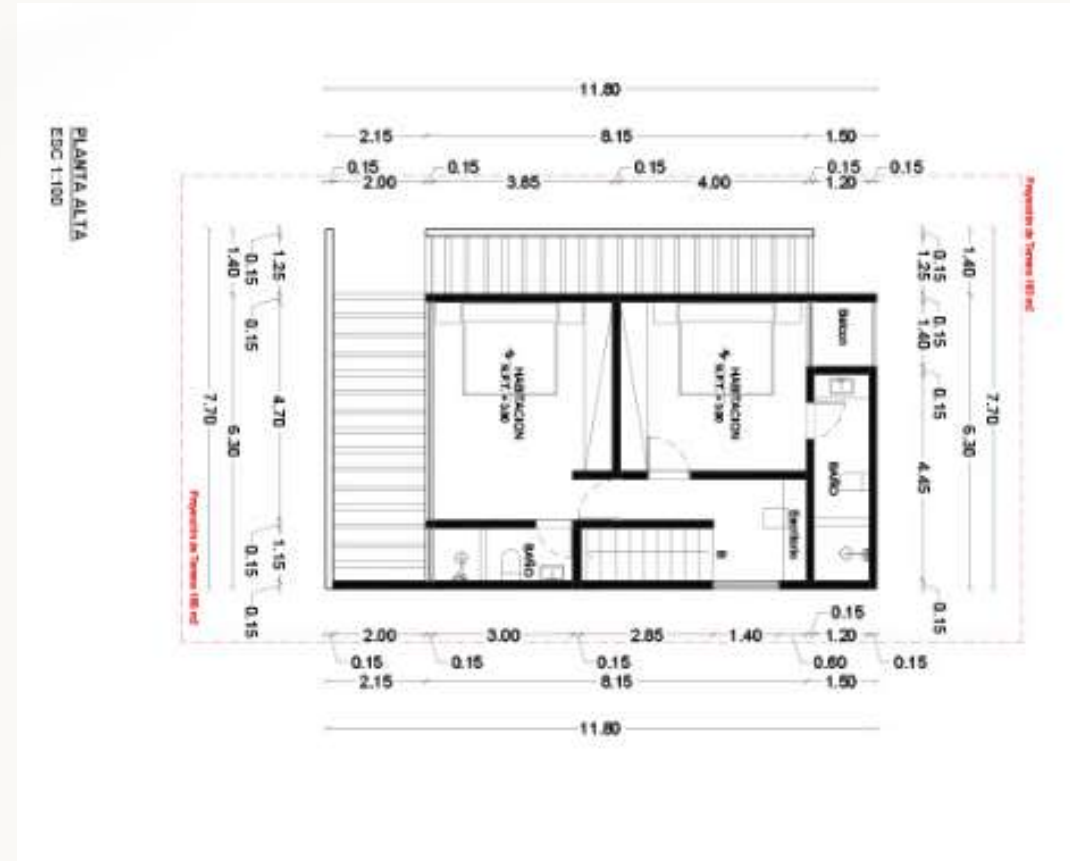

O C N

PUERTO ESCONDIDO

VILLAS

CASITA VILLA

CASITA VILLA

1272.2 sf / 118.20 m²

- POOL
- 1 BEDROOM
- 1 GUEST BATHROOM
- 1 MASTER BATHROOM
- 1 FULLY EQUIPPED KITCHEN
- 1 DINING ROOM
- 1 STUDY
- 1 TERRACE: FULL LIVING ROOM, DINING AREA
- 1 BARBECUE AREA
- 1 LAUNDRY ROOM
- 1 STORAGE ROOM

NATIVO VILLA

NATIVO VILLA

1437 sf / 133.50 m²

- POOL
- 1 KITCHEN
- 1 DINING ROOM
- 1 LIVING ROOM
- 1 TERRACE WITH BARBECUE AREA
- 2 BEDROOMS
- 3 FULL BATHROOMS
- 1 LAUNDRY ROOM
- 1 STORAGE ROOM

OLA VILLA

OLA VILLA

2260 sf / 210 m²

- POOL
- 1 KITCHEN
- 1 DINING ROOM
- 1 LIVING ROOM
- 1 MASTER BEDROOM
- 1 MASTER BEDROOM WITH WALK-IN CLOSET AND PRIVATE TERRACE
- 2 BATHROOMS
- 1 LAUNDRY ROOM
- 1 STORAGE ROOM

O C N

P U E R T O E S C O N D I D O