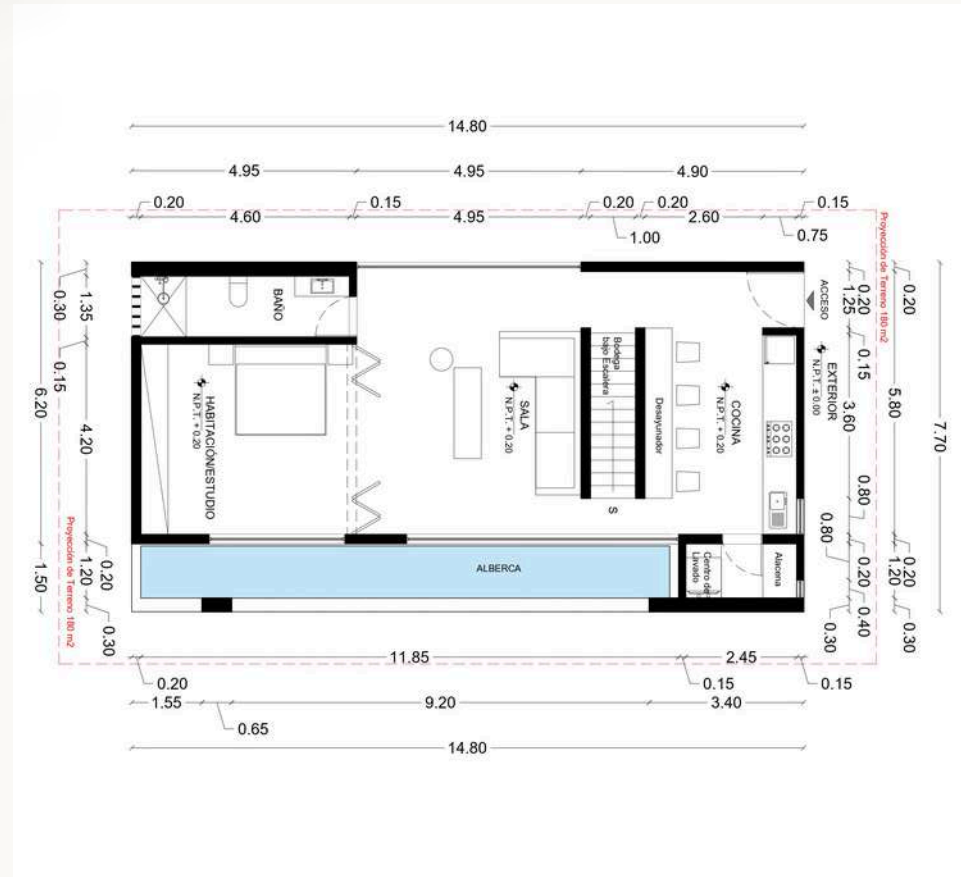

O C N

PUERTO ESCONDIDO

VILLAS

CASITA VILLA

CASITA VILLA

1272.2 sf / 118.20 m²

- POOL
- 1 BEDROOM
- 1 GUEST BATHROOM
- 1 MASTER BATHROOM
- 1 FULLY EQUIPPED KITCHEN
- 1 DINING ROOM
- 1 STUDY
- 1 TERRACE: FULL LIVING ROOM, DINING AREA
- 1 BARBECUE AREA
- 1 LAUNDRY ROOM
- 1 STORAGE ROOM

NATIVO VILLA

NATIVO VILLA

1437 sf / 133.50 m²

- POOL
- 1 KITCHEN
- 1 DINING ROOM
- 1 LIVING ROOM
- 1 TERRACE WITH BARBECUE AREA
- 2 BEDROOMS
- 3 FULL BATHROOMS
- 1 LAUNDRY ROOM
- 1 STORAGE ROOM

OLA VILLA

OLA VILLA

2260 sf / 210 m²

- POOL
- 1 KITCHEN
- 1 DINING ROOM
- 1 LIVING ROOM
- 1 MASTER BEDROOM
- 1 MASTER BEDROOM WITH WALK-IN CLOSET AND PRIVATE TERRACE
- 2 BATHROOMS
- 1 LAUNDRY ROOM
- 1 STORAGE ROOM

O C N

P U E R T O E S C O N D I D O