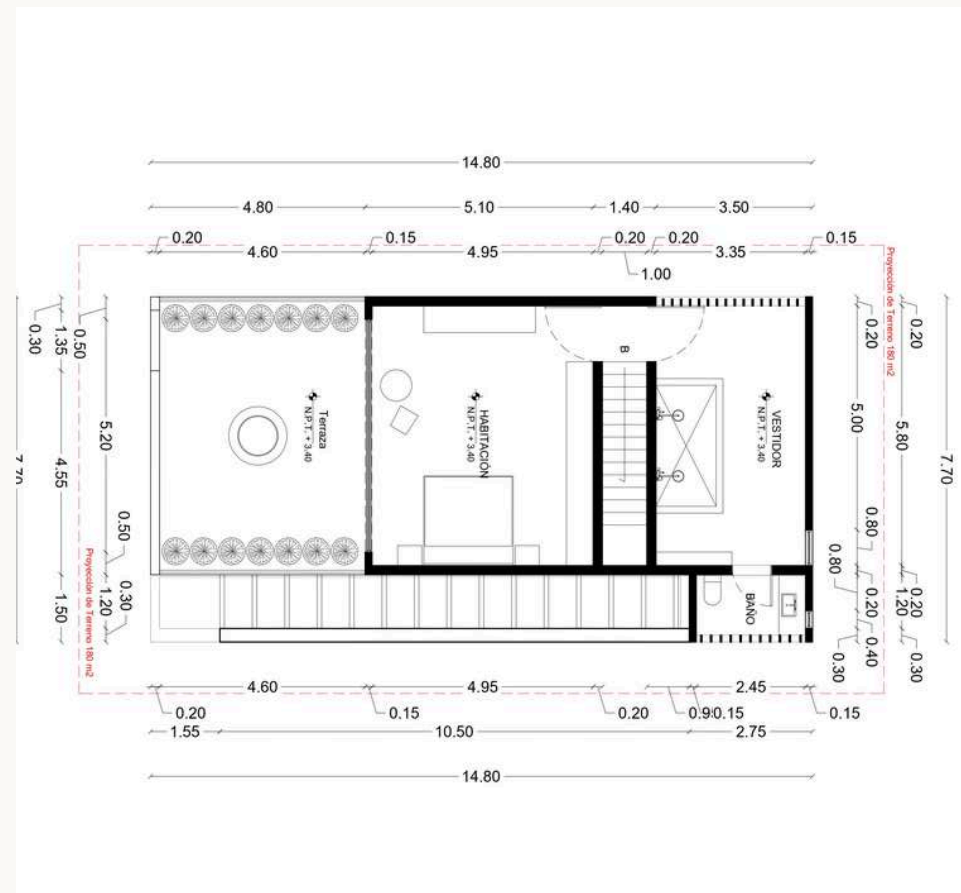

O C N

PUERTO ESCONDIDO

VILLAS

CASITA VILLA

CASITA VILLA

1272.2 sf / 118.20 m²

- POOL
- 1 BEDROOM
- 1 GUEST BATHROOM
- 1 MASTER BATHROOM
- 1 FULLY EQUIPPED KITCHEN
- 1 DINING ROOM
- 1 STUDY
- 1 TERRACE: FULL LIVING ROOM, DINING AREA
- 1 BARBECUE AREA
- 1 LAUNDRY ROOM
- 1 STORAGE ROOM

NATIVO VILLA

NATIVO VILLA

1437 sf / 133.50 m²

- POOL
- 1 KITCHEN
- 1 DINING ROOM
- 1 LIVING ROOM
- 1 TERRACE WITH BARBECUE AREA
- 2 BEDROOMS
- 3 FULL BATHROOMS
- 1 LAUNDRY ROOM
- 1 STORAGE ROOM

OLA VILLA

OLA VILLA

2260 sf / 210 m²

- POOL
- 1 KITCHEN
- 1 DINING ROOM
- 1 LIVING ROOM
- 1 MASTER BEDROOM
- 1 MASTER BEDROOM WITH WALK-IN CLOSET AND PRIVATE TERRACE
- 2 BATHROOMS
- 1 LAUNDRY ROOM
- 1 STORAGE ROOM

O C N

P U E R T O E S C O N D I D O