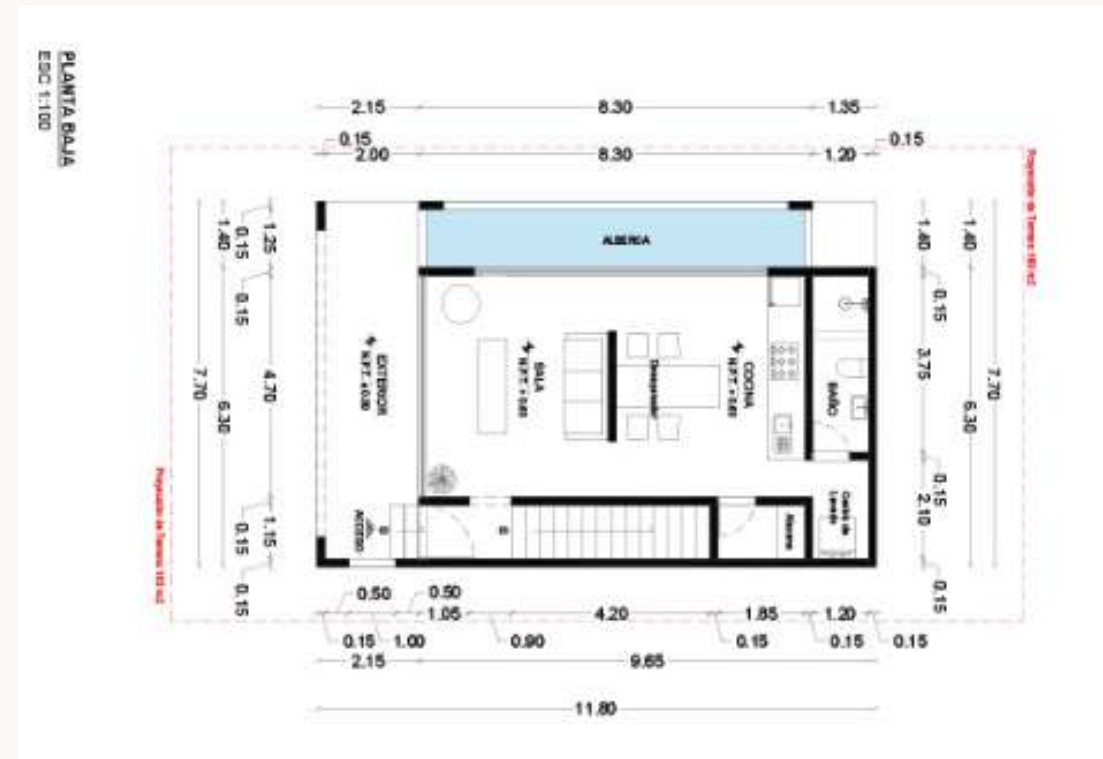

O C N

PUERTO ESCONDIDO

VILLAS

CASITA VILLA

CASITA VILLA

1272.2 sf / 118.20 m²

- POOL
- 1 BEDROOM
- 1 GUEST BATHROOM
- 1 MASTER BATHROOM
- 1 FULLY EQUIPPED KITCHEN
- 1 DINING ROOM
- 1 STUDY
- 1 TERRACE: FULL LIVING ROOM, DINING AREA
- 1 BARBECUE AREA
- 1 LAUNDRY ROOM
- 1 STORAGE ROOM

NATIVO VILLA

NATIVO VILLA

1437 sf / 133.50 m²

- POOL
- 1 KITCHEN
- 1 DINING ROOM
- 1 LIVING ROOM
- 1 TERRACE WITH BARBECUE AREA
- 2 BEDROOMS
- 3 FULL BATHROOMS
- 1 LAUNDRY ROOM
- 1 STORAGE ROOM

OLA VILLA

OLA VILLA

2260 sf / 210 m²

- POOL
- 1 KITCHEN
- 1 DINING ROOM
- 1 LIVING ROOM
- 1 MASTER BEDROOM
- 1 MASTER BEDROOM WITH WALK-IN CLOSET AND PRIVATE TERRACE
- 2 BATHROOMS
- 1 LAUNDRY ROOM
- 1 STORAGE ROOM

O C N

P U E R T O E S C O N D I D O