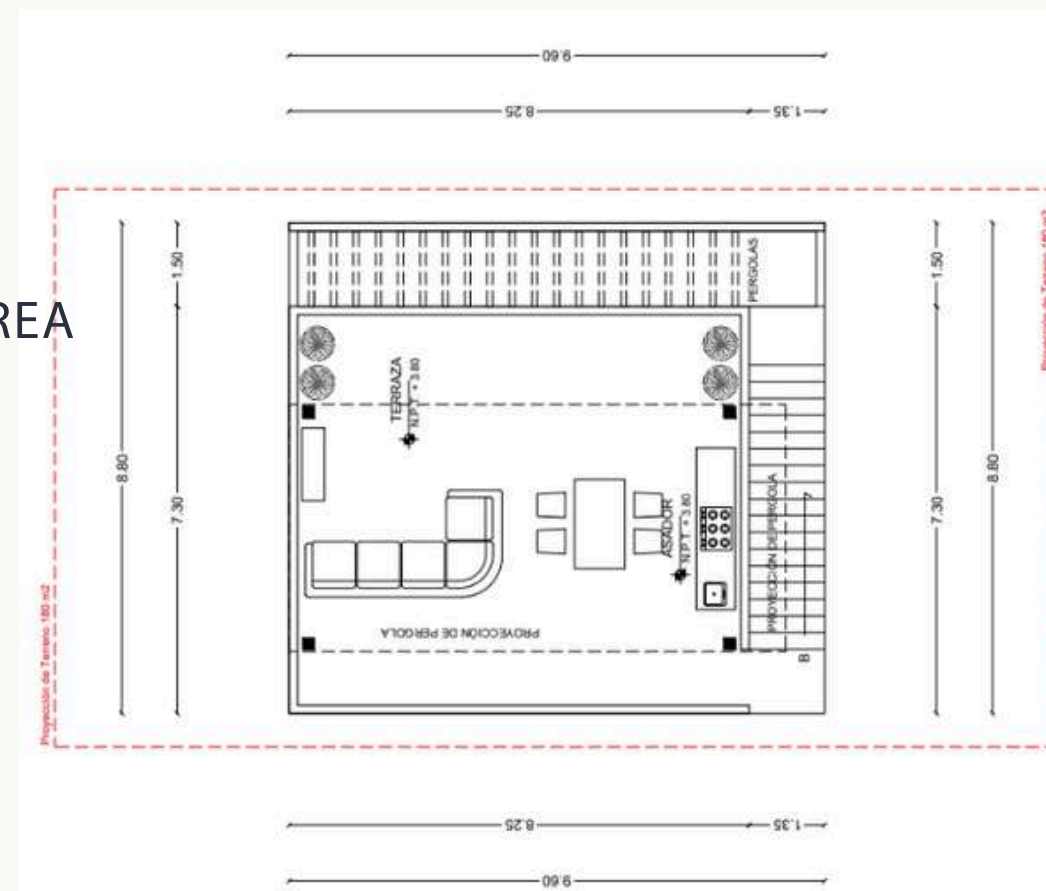

O C N

PUERTO ESCONDIDO

VILLAS

CASITA VILLA

CASITA VILLA

1272.2 sf / 118.20 m²

- POOL
- 1 BEDROOM
- 1 GUEST BATHROOM
- 1 MASTER BATHROOM
- 1 FULLY EQUIPPED KITCHEN
- 1 DINING ROOM
- 1 STUDY
- 1 TERRACE: FULL LIVING ROOM, DINING AREA
- 1 BARBECUE AREA
- 1 LAUNDRY ROOM
- 1 STORAGE ROOM

NATIVO VILLA

NATIVO VILLA

1437 sf / 133.50 m²

- POOL
- 1 KITCHEN
- 1 DINING ROOM
- 1 LIVING ROOM
- 1 TERRACE WITH BARBECUE AREA
- 2 BEDROOMS
- 3 FULL BATHROOMS
- 1 LAUNDRY ROOM
- 1 STORAGE ROOM

OLA VILLA

OLA VILLA

2260 sf / 210 m²

- POOL
- 1 KITCHEN
- 1 DINING ROOM
- 1 LIVING ROOM
- 1 MASTER BEDROOM
- 1 MASTER BEDROOM WITH WALK-IN CLOSET AND PRIVATE TERRACE
- 2 BATHROOMS
- 1 LAUNDRY ROOM
- 1 STORAGE ROOM

O C N

P U E R T O E S C O N D I D O