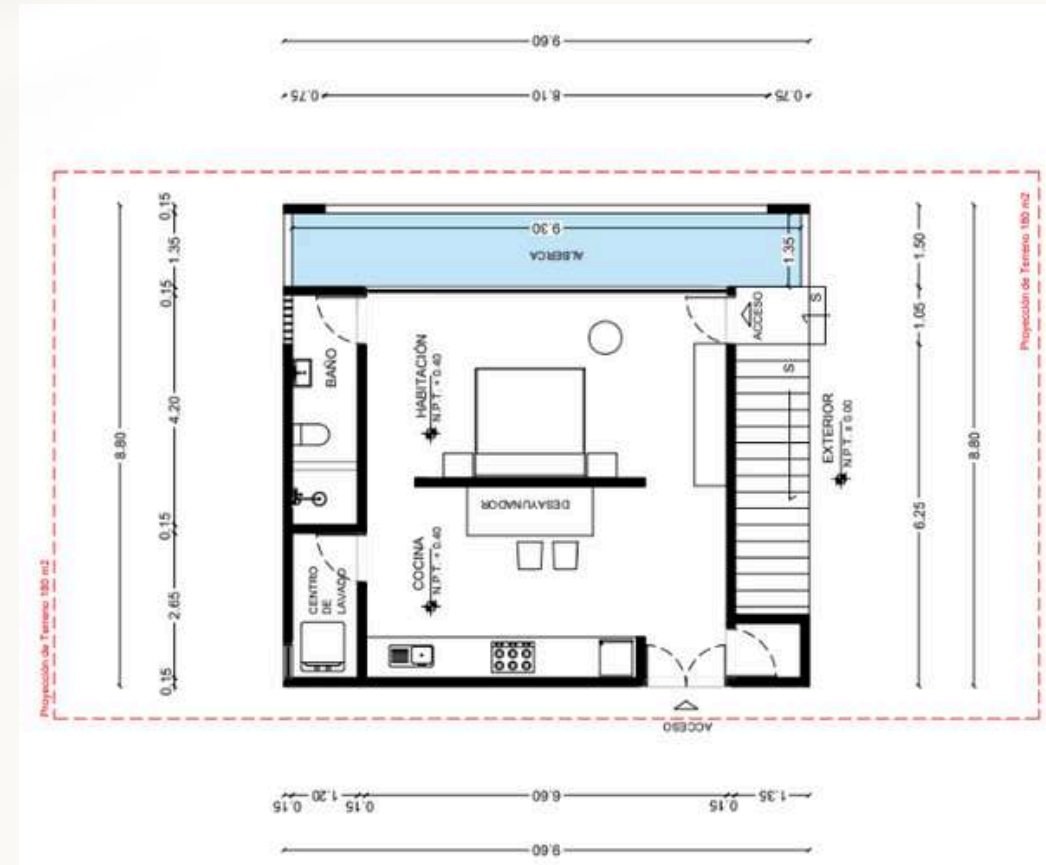

O C N

PUERTO ESCONDIDO

VILLAS

CASITA VILLA

CASITA VILLA

1272.2 sf / 118.20 m²

- POOL
- 1 BEDROOM
- 1 GUEST BATHROOM
- 1 MASTER BATHROOM
- 1 FULLY EQUIPPED KITCHEN
- 1 DINING ROOM
- 1 STUDY
- 1 TERRACE: FULL LIVING ROOM, DINING AREA
- 1 BARBECUE AREA
- 1 LAUNDRY ROOM
- 1 STORAGE ROOM

NATIVO VILLA

NATIVO VILLA

1437 sf / 133.50 m²

- POOL
- 1 KITCHEN
- 1 DINING ROOM
- 1 LIVING ROOM
- 1 TERRACE WITH BARBECUE AREA
- 2 BEDROOMS
- 3 FULL BATHROOMS
- 1 LAUNDRY ROOM
- 1 STORAGE ROOM

OLA VILLA

OLA VILLA

2260 sf / 210 m²

- POOL
- 1 KITCHEN
- 1 DINING ROOM
- 1 LIVING ROOM
- 1 MASTER BEDROOM
- 1 MASTER BEDROOM WITH WALK-IN CLOSET AND PRIVATE TERRACE
- 2 BATHROOMS
- 1 LAUNDRY ROOM
- 1 STORAGE ROOM

O C N

P U E R T O E S C O N D I D O